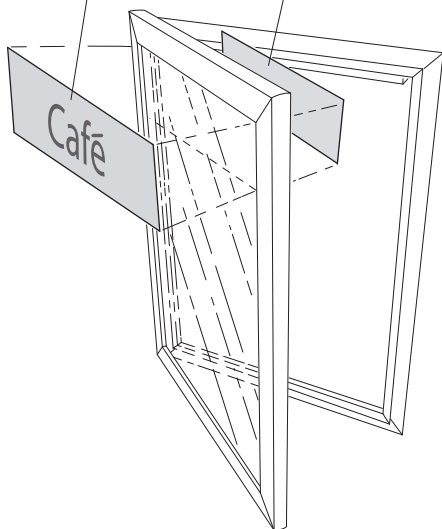

Menu Case - Vinyl Header Application Area

Illuminated Menu Case - Vinyl Header Options

Non-illuminated header.

Opaque vinyl with printed or vinyl text/logo

Vinyl to the inside of the glazed door for added opaqueness if required.

Illuminated lettering only.

Opaque vinyl with cut out text/logo.

Apply translucent vinyl to the front of the glazed door...

...or to the inside of the glazed door.

Illuminated header.

Printed translucent white vinyl. (Avery 4500 series or similar). Apply to the front of the glazed door.