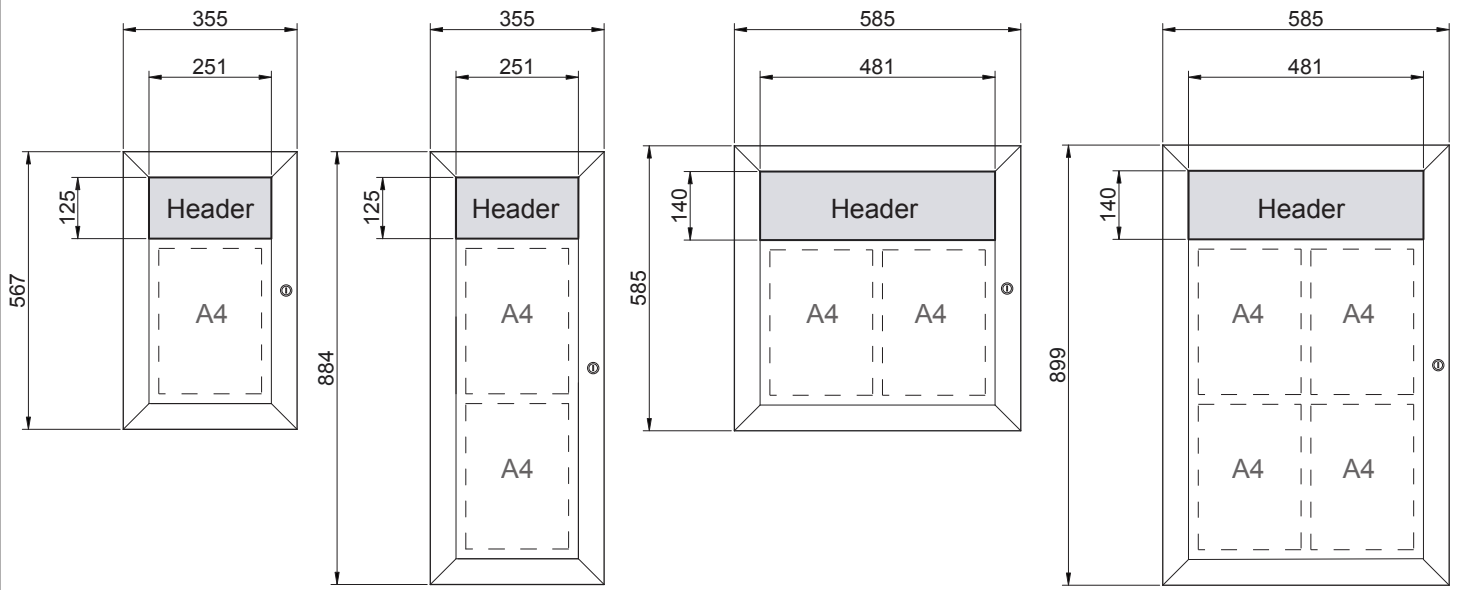

Menu Case - Vinyl Header Application Area

Illuminated Menu Case - Vinyl Header Options

Non-illuminated header.

Opaque vinyl with printed or vinyl text/logo

Vinyl to the inside of the glazed door for added opaqueness if required.