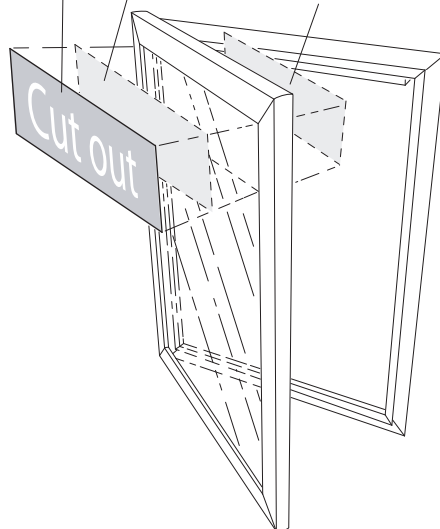

Menu Case - Vinyl Header Application Area

Illuminated Menu Case - Vinyl Header Options

Non-illuminated header.

Opaque vinyl with printed or vinyl text/logo

Vinyl to the inside of the glazed door for added opaqueness if required.

Illuminated lettering only.

Opaque vinyl with cut out text/logo.

Apply translucent vinyl to the front of the glazed door...

...or to the inside of the glazed door.

Illuminated header.

Printed translucent white vinyl. (Avery 4500 series or similar). Apply to the front of the glazed door.